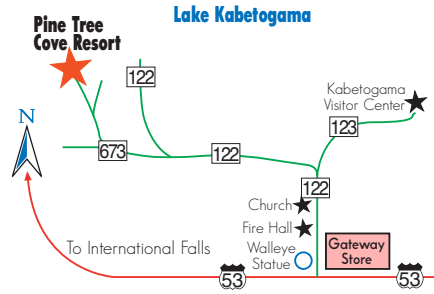

Clean your fish in our nice, big, clean fishhouse!

29 miles south of International Falls
78 miles north of Virginia, MN
140 miles north of Duluth, MN
270 miles north of Minneapolis and St. Paul

Pine Tree Cove
Resort
12977 Chippewa Trail
Lake Kabetogama, MN 56669

Pine Tree Cove Resort

On Beautiful Kabetogama Lake

A Vacation to Remember!
Voyageurs National Park

218-875-2088
www.pinetreecoveresort.com

12977 Chippewa Trail
Lake Kabetogama, MN 56669

Cabin 1

- 2 bedrooms
- 1 queen, 1 double, 2 singles, queen futon
- 1-1/2 baths
- Enclosed screened porch with lake view

Greetings from **PINE TREE COVE RESORT** on beautiful Lake Kabetogama. The area offers great fishing, wildlife sightings, swimming, hiking trails, picnicking, **A Boater's Paradise**, and Voyageurs National Park activities. Come relax, and enjoy!

- Picture window with lake view
- Deck
- Accommodate up to 4 guests/5 with children