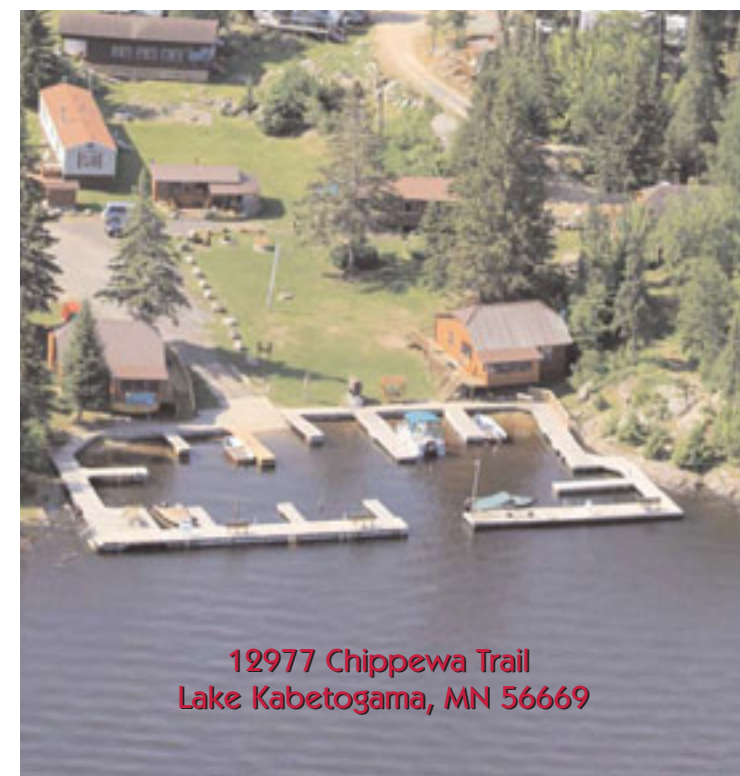

Clean your fish in our nice, big, clean fishhouse!

29 miles south of International Falls
78 miles north of Virginia, MN
140 miles north of Duluth, MN
270 miles north of Minneapolis and St. Paul

Pine Tree Cove
Resort
12977 Chippewa Trail
Lake Kabetogama, MN 56669

Pine Tree Cove Resort

On Beautiful Kabetogama Lake

A Vacation to Remember!
Voyageurs National Park

218-875-2088
www.pinetreecoveresort.com

12977 Chippewa Trail
Lake Kabetogama, MN 56669

Cabin 1

- 2 bedrooms
- 1 queen, 1 double, 2 singles, queen futon
- 1-1/2 baths
- Enclosed screened porch with lake view

Greetings from **PINE TREE COVE RESORT** on beautiful Lake Kabetogama. The area offers great fishing, wildlife sightings, swimming, hiking trails, picnicking, **A Boater's Paradise**, and Voyageurs National Park activities. Come relax, and enjoy!